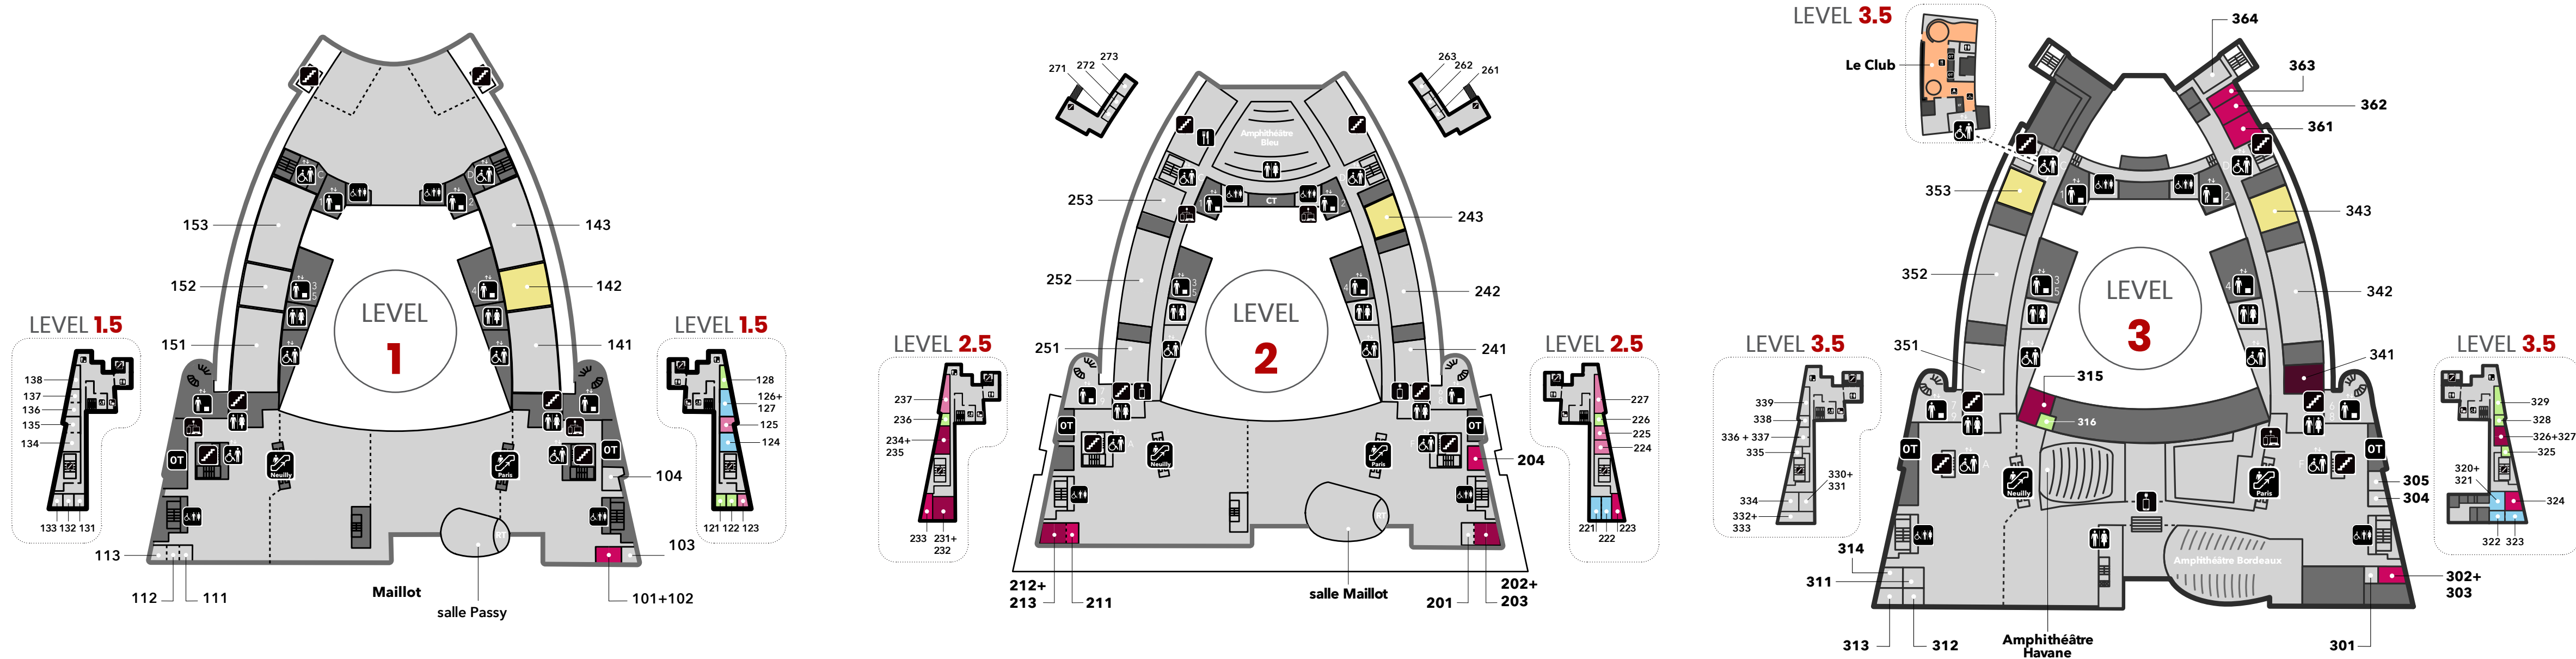

HOSPITALITY SUITES - TRAINING LABS - MEETING ROOMS - STORAGE ROOMS

AREAS

MEETING ROOMS:

- 10 - 25 PAX
- 20 - 45 PAX
- 45 - 70 PAX
- 80 - 120 PAX

HOSPITALITY SUITE

- LE CLUB
- STORAGE ROOM
- TRAINING LABS