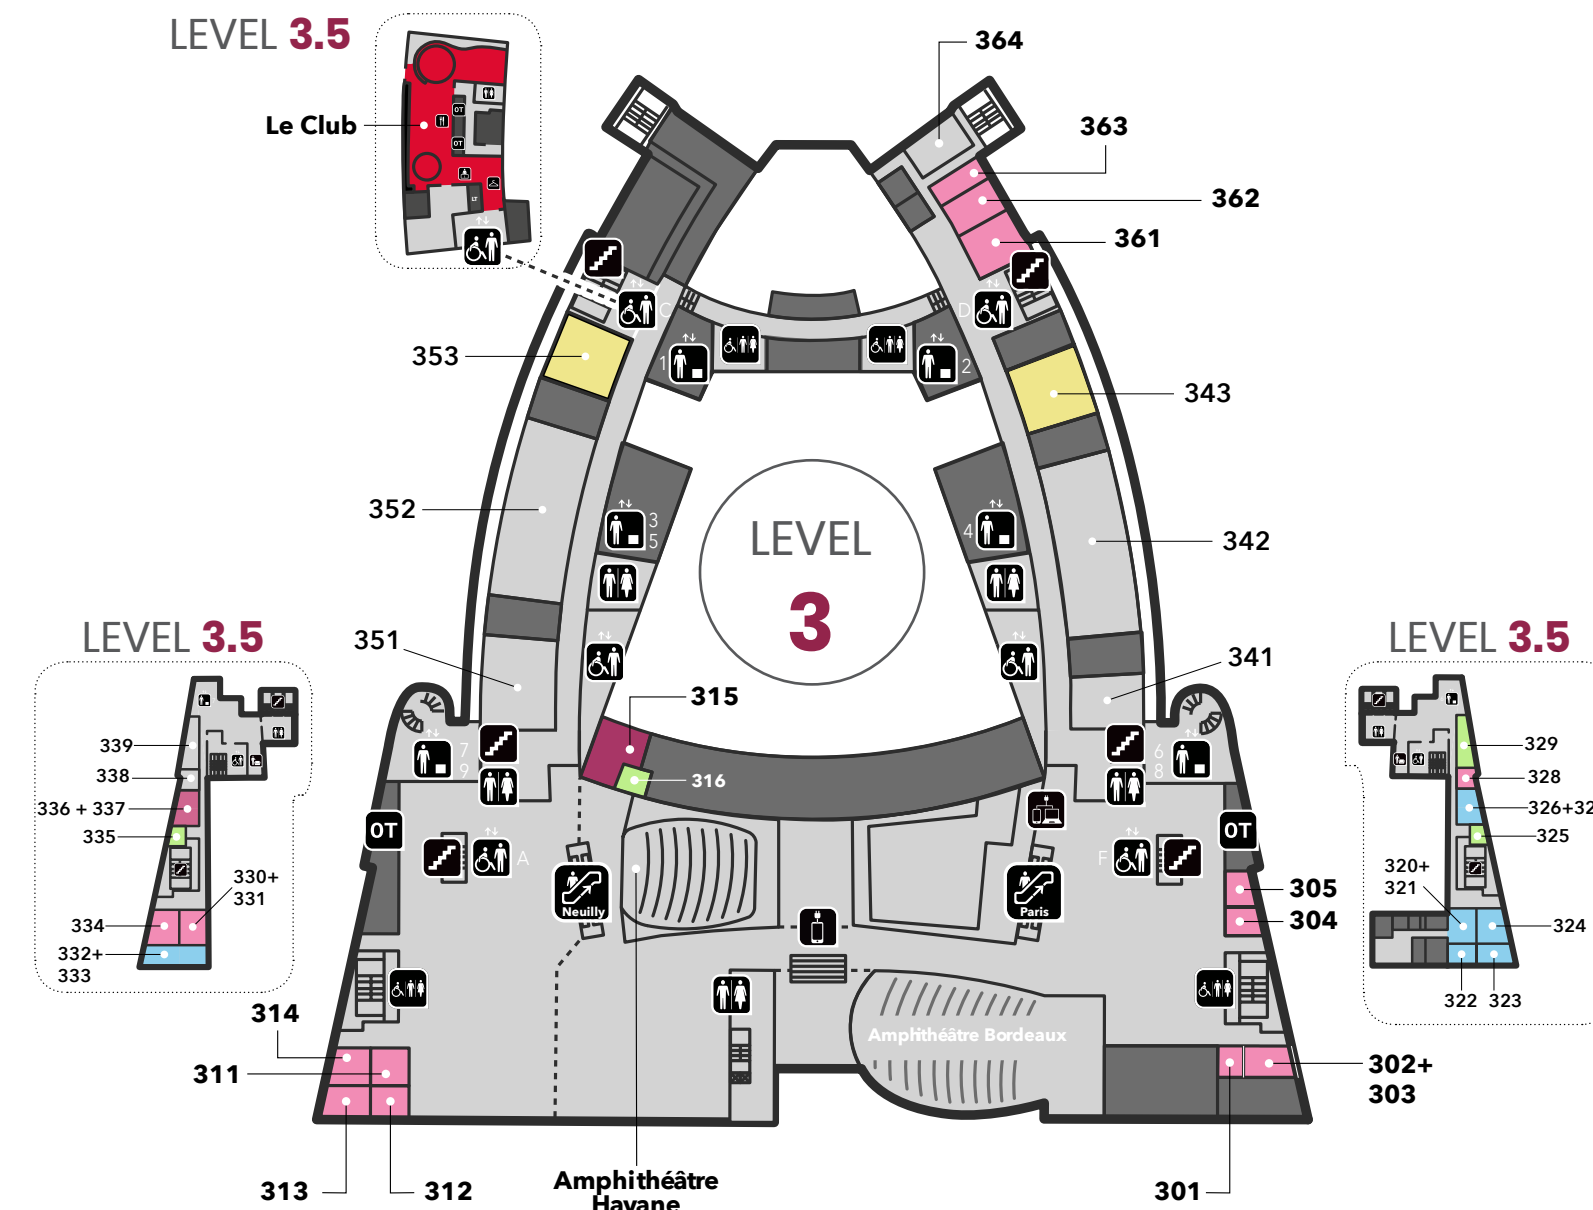

HOSPITALITY SUITES - TRAINING LABS - MEETING ROOMS - STORAGE ROOMS

AREAS

MEETING ROOMS:

- 10 - 25 PAX
- 20 - 45 PAX
- 45 - 70 PAX
- 80 - 120 PAX

HOSPITALITY SUITE

- LE CLUB
- STORAGE ROOM
- TRAINING LABS

	Meeting room (20/45 pax - 1 day rent)		2.5	Hall Maillot B	Room 223M*	44	47	22	28/01/2020 08:30:00	28/01/2020 18:00:00
	Meeting room (20/45 pax - 1 day rent)	10960	2.5	Hall Maillot B	Room 223M*	44	47	22	29/01/2020 08:30:00	29/01/2020 18:00:00
	Meeting room (20/45 pax - 1 day rent)		2.5	Hall Maillot B	Room 223M*	44	47	22	30/01/2020 08:30:00	30/01/2020 18:00:00
	Meeting room (20/45 pax - 1 day rent)		3.5	Hall Havanne	Room 332+333M*	61	15	0	28/01/2020 08:30:00	28/01/2020 18:00:00
	Meeting room (20/45 pax - 1 day rent)		3.5	Hall Havanne	Room 332+333M*	61	15	0	29/01/2020 08:30:00	29/01/2020 18:00:00
	Meeting room (20/45 pax - 1 day rent)		3.5	Hall Havanne	Room 332+333M*	61	15	0	30/01/2020 08:30:00	30/01/2020 18:00:00
	Meeting room (20/45 pax - 1 day rent)		3.5	Hall Havanne	Room 336+337M	52	50	24	28/01/2020 08:30:00	28/01/2020 18:00:00
	Meeting room (20/45 pax - 1 day rent)		3.5	Hall Havanne	Room 336+337M	52	50	24	29/01/2020 08:30:00	29/01/2020 18:00:00
	Meeting room (20/45 pax - 1 day rent)		3.5	Hall Havanne	Room 336+337M	52	50	24	30/01/2020 08:30:00	30/01/2020 18:00:00
	Meeting room (45/70 pax - 1 day rent)		2	Hall Maillot A	Room 212-213	63	70	24	28/01/2020 08:30:00	28/01/2020 18:00:00
	Meeting room (45/70 pax - 1 day rent)	10871	2	Hall Maillot A	Room 212-213	63	70	24	29/01/2020 08:30:00	29/01/2020 18:00:00
	Meeting room (45/70 pax - 1 day rent)		2	Hall Maillot A	Room 212-213	63	70	24	30/01/2020 08:30:00	30/01/2020 18:00:00
	Meeting room (45/70 pax - 1 day rent)		2	Hall Maillot B	Room 202+203	63	70	24	28/01/2020 08:30:00	28/01/2020 18:00:00
	Meeting room (45/70 pax - 1 day rent)		2	Hall Maillot B	Room 202+203	63	70	24	29/01/2020 08:30:00	29/01/2020 18:00:00
	Meeting room (45/70 pax - 1 day rent)		2	Hall Maillot B	Room 202+203	63	70	24	30/01/2020 08:30:00	30/01/2020 18:00:00
	Meeting room (45/70 pax - 1 day rent)		3	Hall Havanne	Room 315	69	70	28	28/01/2020 08:30:00	28/01/2020 18:00:00
	Meeting room (45/70 pax - 1 day rent)		3	Hall Havanne	Room 315	69	70	28	29/01/2020 08:30:00	29/01/2020 18:00:00
	Meeting room (45/70 pax - 1 day rent)		3	Hall Havanne	Room 315	69	70	28	30/01/2020 08:30:00	30/01/2020 18:00:00
	Meeting room (45/70 pax - 1 day rent)		2.5	Hall Maillot A	Room 231+232M	52	66	24	28/01/2020 08:30:00	28/01/2020 18:00:00
	Meeting room (45/70 pax - 1 day rent)		2.5	Hall Maillot A	Room 231+232M	52	66	24	29/01/2020 08:30:00	29/01/2020 18:00:00
	Meeting room (45/70 pax - 1 day rent)		2.5	Hall Maillot A	Room 231+232M	52	66	24	30/01/2020 08:30:00	30/01/2020 18:00:00
	Meeting room (80/120 pax - 1 day rent)		1	Corridor Paris	Room 142	130	100	0	28/01/2020 08:30:00	28/01/2020 18:00:00
	Meeting room (80/120 pax - 1 day rent)		1	Corridor Paris	Room 142	130	100	0	29/01/2020 08:30:00	29/01/2020 18:00:00
	Meeting room (80/120 pax - 1 day rent)		1	Corridor Paris	Room 142	130	100	0	30/01/2020 08:30:00	30/01/2020 18:00:00
	Salon d'honneur (VIP room - 1 day rent)		5		Salon d'Honneur	150	88	32	28/01/2020 08:30:00	28/01/2020 18:00:00
	Salon d'honneur (VIP room - 1 day rent)		5		Salon d'Honneur	150	88	32	29/01/2020 08:30:00	29/01/2020 18:00:00
	Salon d'honneur (VIP room - 1 day rent)		5		Salon d'Honneur	150	88	32	30/01/2020 08:30:00	30/01/2020 18:00:00
Storage room	Storage room (4 days)	10982	3	Hall Havanne	Room 316		0	0	27/01/2020 08:30:00	30/01/2020 18:00:00
	Storage room (4 days)	10938	1.5	Hall Passy D	Room 121M		0	0	27/01/2020 08:30:00	30/01/2020 18:00:00
	Storage room (4 days)	10758	1.5	Hall Passy D	Room 122M		0	0	27/01/2020 08:30:00	30/01/2020 18:00:00
	Storage room (4 days)		1.5	Hall Passy D	Room 124M		0	0	27/01/2020 08:30:00	30/01/2020 18:00:00
	Storage room (4 days)	10960	1.5	Hall Passy D	Room 128M		0	0	27/01/2020 08:30:00	30/01/2020 18:00:00
	Storage room (4 days)	10891	2.5	Hall Maillot A	Room 236M		0	0	27/01/2020 08:30:00	30/01/2020 18:00:00
	Storage room (4 days)	11040	2.5	Hall Maillot B	Room 226M		0	0	27/01/2020 08:30:00	30/01/2020 18:00:00
	Storage room (4 days)		3.5	Hall Bordeaux	Room 325M		0	0	27/01/2020 08:30:00	30/01/2020 18:00:00
	Storage room (4 days)		3.5	Hall Bordeaux	Room 329M		0	0	27/01/2020 08:30:00	30/01/2020 18:00:00
	Storage room (4 days)	11048	3.5	Hall Havanne	Room 335M		0	0	27/01/2020 08:30:00	30/01/2020 18:00:00
Breakfast & Learn	Breakfast & Learn (1 hour)		0		Lab 2	45	30	22	29/01/2020 07:30:00	29/01/2020 08:30:00
	Breakfast & Learn (1 hour)		0		Lab 2	45	30	22	30/01/2020 07:30:00	30/01/2020 08:30:00
	Breakfast & Learn (1 hour)		0		Lab 3	73	30	28	29/01/2020 07:30:00	29/01/2020 08:30:00
	Breakfast & Learn (1 hour)		0		Lab 3	73	30	28	30/01/2020 07:30:00	30/01/2020 08:30:00
Hospitality suite	Hospitality suite (1 day)		1	Corridor Neuilly	Room 152	130	100	0	28/01/2020 08:30:00	28/01/2020 18:00:00
	Hospitality suite (1 day)	11075	1	Corridor Neuilly	Room 152	130	100	0	29/01/2020 08:30:00	29/01/2020 18:00:00
	Hospitality suite (1 day)		1	Corridor Neuilly	Room 152	130	100	0	30/01/2020 08:30:00	30/01/2020 18:00:00
	Hospitality suite (1 day)		3	Corridor Neuilly	Room 353	130	100	0	28/01/2020 08:30:00	28/01/2020 18:00:00
	Hospitality suite (1 day)		3	Corridor Neuilly	Room 353	130	100	0	29/01/2020 08:30:00	29/01/2020 18:00:00
	Hospitality suite (1 day)		3	Corridor Neuilly	Room 353	130	100	0	30/01/2020 08:30:00	30/01/2020 18:00:00
	Hospitality suite (1 day)	10982	3	Corridor Paris	Room 343	130	100	0	28/01/2020 08:30:00	28/01/2020 18:00:00
	Hospitality suite (1 day)	10982	3	Corridor Paris	Room 343	130	100	0	29/01/2020 08:30:00	29/01/2020 18:00:00
	Hospitality suite (1 day)	10982	3	Corridor Paris	Room 343	130	100	0	30/01/2020 08:30:00	30/01/2020 18:00:00
Hospitality suite (4 days)	11029	2	Corridor Paris	Room 243	130	100	0	27/01/2020 08:30:00	30/01/2020 18:00:00	
Training lab	Training lab 10/15 pax (1 day)	10960	2.5	Hall Maillot B	Room 221M	26	15	0	28/01/2020 08:30:00	28/01/2020 18:00:00
	Training lab 10/15 pax (1 day)	10970	2.5	Hall Maillot B	Room 221M	26	15	0	29/01/2020 08:30:00	29/01/2020 18:00:00
	Training lab 10/15 pax (1 day)		2.5	Hall Maillot B	Room 221M	26	15	0	30/01/2020 08:30:00	30/01/2020 18:00:00
	Training lab 10/15 pax (1 day)		2.5	Hall Maillot B	Room 222M	26	15	0	28/01/2020 08:30:00	28/01/2020 18:00:00
	Training lab 10/15 pax (1 day)	11091	2.5	Hall Maillot B	Room 222M	26	15	0	29/01/2020 08:30:00	29/01/2020 18:00:00
	Training lab 10/15 pax (1 day)		2.5	Hall Maillot B	Room 222M	26	15	0	30/01/2020 08:30:00	30/01/2020 18:00:00
	Training lab 10/15 pax (1 day)		3.5	Hall Bordeaux	323M*	38	15	0	28/01/2020 08:30:00	28/01/2020 18:00:00
	Training lab 10/15 pax (1 day)		3.5	Hall Bordeaux	323M*	38	15	0	29/01/2020 08:30:00	29/01/2020 18:00:00
	Training lab 10/15 pax (1 day)		3.5	Hall Bordeaux	323M*	38	15	0	30/01/2020 08:30:00	30/01/2020 18:00:00
	Training lab 10/15 pax (1 day)		3.5	Hall Bordeaux	Room 320+321M	39	15	0	28/01/2020 08:30:00	28/01/2020 18:00:00
	Training lab 10/15 pax (1 day)		3.5	Hall Bordeaux	Room 320+321M	39	15	0	29/01/2020 08:30:00	29/01/2020 18:00:00
	Training lab 10/15 pax (1 day)		3.5	Hall Bordeaux	Room 320+321M	39	15	0	30/01/2020 08:30:00	30/01/2020 18:00:00
	Training lab 10/15 pax (1 day)		3.5	Hall Bordeaux	Room 322M	25	15	0	28/01/2020 08:30:00	28/01/2020 18:00:00
	Training lab 10/15 pax (1 day)		3.5	Hall Bordeaux	Room 322M	25	15	0	29/01/2020 08:30:00	29/01/2020 18:00:00
	Training lab 10/15 pax (1 day)		3.5	Hall Bordeaux	Room 322M	25	15	0	30/01/2020 08:30:00	30/01/2020 18:00:00
	Training lab 10/15 pax (1 day)		3.5	Hall Bordeaux	Room 324M*	40	15	0	28/01/2020 08:30:00	28/01/2020 18:00:00
	Training lab 10/15 pax (1 day)		3.5	Hall Bordeaux	Room 324M*	40	15	0	29/01/2020 08:30:00	29/01/2020 18:00:00
	Training lab 10/15 pax (1 day)		3.5	Hall Bordeaux	Room 324M*	40	15	0	30/01/2020 08:30:00	30/01/2020 18:00:00
	Training lab 10/15 pax (1 day)		3.5	Hall Bordeaux	Room 326+327M*	55	15	0	28/01/2020 08:30:00	28/01/2020 18:00:00
	Training lab 10/15 pax (1 day)		3.5	Hall Bordeaux	Room 326+327M*	55	15	0	29/01/2020 08:30:00	29/01/2020 18:00:00
Training lab 10/15 pax (1 day)		3.5	Hall Bordeaux	Room 326+327M*	55	15	0	30/01/2020 08:30:00	30/01/2020 18:00:00	