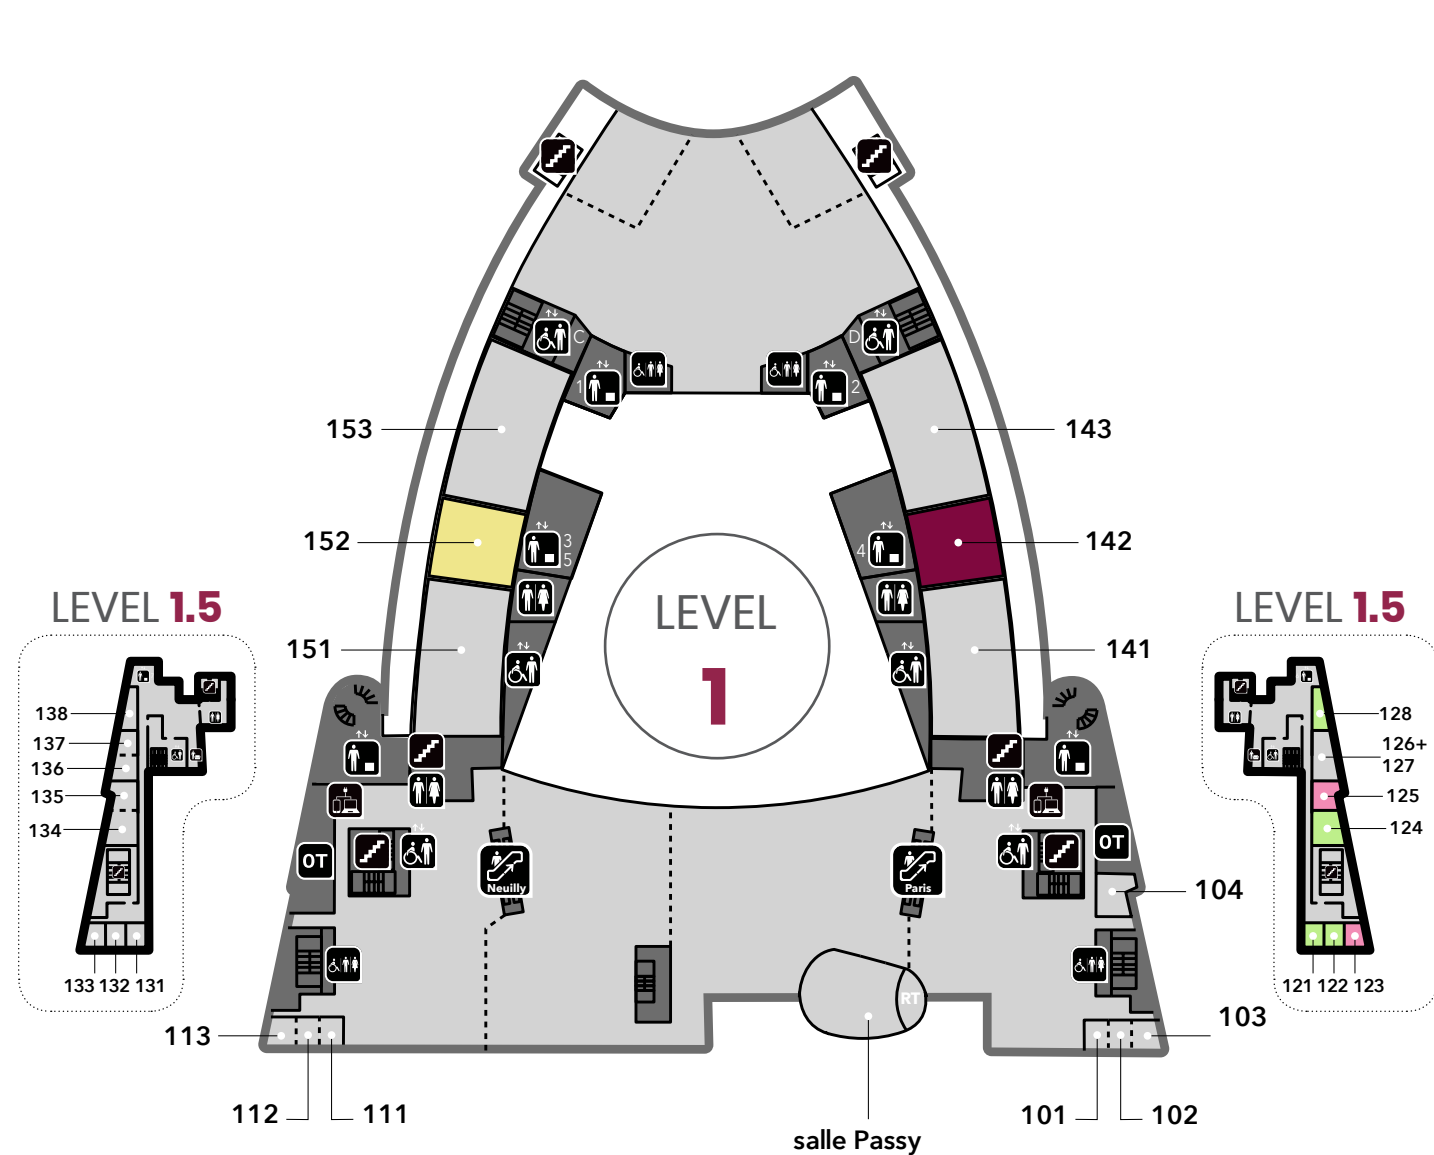

HOSPITALITY SUITES - TRAINING LABS - MEETING ROOMS - STORAGE ROOMS

AREAS

MEETING ROOMS:

- 10 - 25 PAX
- 20 - 45 PAX
- 45 - 70 PAX
- 80 - 120 PAX

HOSPITALITY SUITE

- LE CLUB
- STORAGE ROOM
- TRAINING LABS

	Meeting room (20/45 pax - 1 day rent)		2.5	Hall Maillot B	Room 223M*	44	47	22	28/01/2020 08:30:00	28/01/2020 18:00:00
	Meeting room (20/45 pax - 1 day rent)	10960	2.5	Hall Maillot B	Room 223M*	44	47	22	29/01/2020 08:30:00	29/01/2020 18:00:00
	Meeting room (20/45 pax - 1 day rent)		2.5	Hall Maillot B	Room 223M*	44	47	22	30/01/2020 08:30:00	30/01/2020 18:00:00
	Meeting room (20/45 pax - 1 day rent)		3.5	Hall Havanne	Room 332+333M*	61	15	0	28/01/2020 08:30:00	28/01/2020 18:00:00
	Meeting room (20/45 pax - 1 day rent)		3.5	Hall Havanne	Room 332+333M*	61	15	0	29/01/2020 08:30:00	29/01/2020 18:00:00
	Meeting room (20/45 pax - 1 day rent)		3.5	Hall Havanne	Room 332+333M*	61	15	0	30/01/2020 08:30:00	30/01/2020 18:00:00
	Meeting room (20/45 pax - 1 day rent)		3.5	Hall Havanne	Room 336+337M	52	50	24	28/01/2020 08:30:00	28/01/2020 18:00:00
	Meeting room (20/45 pax - 1 day rent)		3.5	Hall Havanne	Room 336+337M	52	50	24	29/01/2020 08:30:00	29/01/2020 18:00:00
	Meeting room (20/45 pax - 1 day rent)		3.5	Hall Havanne	Room 336+337M	52	50	24	30/01/2020 08:30:00	30/01/2020 18:00:00
	Meeting room (45/70 pax - 1 day rent)		2	Hall Maillot A	Room 212-213	63	70	24	28/01/2020 08:30:00	28/01/2020 18:00:00
	Meeting room (45/70 pax - 1 day rent)	10871	2	Hall Maillot A	Room 212-213	63	70	24	29/01/2020 08:30:00	29/01/2020 18:00:00
	Meeting room (45/70 pax - 1 day rent)		2	Hall Maillot A	Room 212-213	63	70	24	30/01/2020 08:30:00	30/01/2020 18:00:00
	Meeting room (45/70 pax - 1 day rent)		2	Hall Maillot B	Room 202+203	63	70	24	28/01/2020 08:30:00	28/01/2020 18:00:00
	Meeting room (45/70 pax - 1 day rent)		2	Hall Maillot B	Room 202+203	63	70	24	29/01/2020 08:30:00	29/01/2020 18:00:00
	Meeting room (45/70 pax - 1 day rent)		2	Hall Maillot B	Room 202+203	63	70	24	30/01/2020 08:30:00	30/01/2020 18:00:00
	Meeting room (45/70 pax - 1 day rent)		3	Hall Havanne	Room 315	69	70	28	28/01/2020 08:30:00	28/01/2020 18:00:00
	Meeting room (45/70 pax - 1 day rent)		3	Hall Havanne	Room 315	69	70	28	29/01/2020 08:30:00	29/01/2020 18:00:00
	Meeting room (45/70 pax - 1 day rent)		3	Hall Havanne	Room 315	69	70	28	30/01/2020 08:30:00	30/01/2020 18:00:00
	Meeting room (45/70 pax - 1 day rent)		2.5	Hall Maillot A	Room 231+232M	52	66	24	28/01/2020 08:30:00	28/01/2020 18:00:00
	Meeting room (45/70 pax - 1 day rent)		2.5	Hall Maillot A	Room 231+232M	52	66	24	29/01/2020 08:30:00	29/01/2020 18:00:00
	Meeting room (45/70 pax - 1 day rent)		2.5	Hall Maillot A	Room 231+232M	52	66	24	30/01/2020 08:30:00	30/01/2020 18:00:00
	Meeting room (80/120 pax - 1 day rent)		1	Corridor Paris	Room 142	130	100	0	28/01/2020 08:30:00	28/01/2020 18:00:00
	Meeting room (80/120 pax - 1 day rent)		1	Corridor Paris	Room 142	130	100	0	29/01/2020 08:30:00	29/01/2020 18:00:00
	Meeting room (80/120 pax - 1 day rent)		1	Corridor Paris	Room 142	130	100	0	30/01/2020 08:30:00	30/01/2020 18:00:00
	Salon d'honneur (VIP room - 1 day rent)		5		Salon d'Honneur	150	88	32	28/01/2020 08:30:00	28/01/2020 18:00:00
	Salon d'honneur (VIP room - 1 day rent)		5		Salon d'Honneur	150	88	32	29/01/2020 08:30:00	29/01/2020 18:00:00
	Salon d'honneur (VIP room - 1 day rent)		5		Salon d'Honneur	150	88	32	30/01/2020 08:30:00	30/01/2020 18:00:00
Storage room	Storage room (4 days)	10982	3	Hall Havanne	Room 316		0	0	27/01/2020 08:30:00	30/01/2020 18:00:00
	Storage room (4 days)	10938	1.5	Hall Passy D	Room 121M		0	0	27/01/2020 08:30:00	30/01/2020 18:00:00
	Storage room (4 days)	10758	1.5	Hall Passy D	Room 122M		0	0	27/01/2020 08:30:00	30/01/2020 18:00:00
	Storage room (4 days)		1.5	Hall Passy D	Room 124M		0	0	27/01/2020 08:30:00	30/01/2020 18:00:00
	Storage room (4 days)	10960	1.5	Hall Passy D	Room 128M		0	0	27/01/2020 08:30:00	30/01/2020 18:00:00
	Storage room (4 days)	10891	2.5	Hall Maillot A	Room 236M		0	0	27/01/2020 08:30:00	30/01/2020 18:00:00
	Storage room (4 days)	11040	2.5	Hall Maillot B	Room 226M		0	0	27/01/2020 08:30:00	30/01/2020 18:00:00
	Storage room (4 days)		3.5	Hall Bordeaux	Room 325M		0	0	27/01/2020 08:30:00	30/01/2020 18:00:00
	Storage room (4 days)		3.5	Hall Bordeaux	Room 329M		0	0	27/01/2020 08:30:00	30/01/2020 18:00:00
	Storage room (4 days)	11048	3.5	Hall Havanne	Room 335M		0	0	27/01/2020 08:30:00	30/01/2020 18:00:00
Breakfast & Learn	Breakfast & Learn (1 hour)		0		Lab 2	45	30	22	29/01/2020 07:30:00	29/01/2020 08:30:00
	Breakfast & Learn (1 hour)		0		Lab 2	45	30	22	30/01/2020 07:30:00	30/01/2020 08:30:00
	Breakfast & Learn (1 hour)		0		Lab 3	73	30	28	29/01/2020 07:30:00	29/01/2020 08:30:00
	Breakfast & Learn (1 hour)		0		Lab 3	73	30	28	30/01/2020 07:30:00	30/01/2020 08:30:00
Hospitality suite	Hospitality suite (1 day)		1	Corridor Neuilly	Room 152	130	100	0	28/01/2020 08:30:00	28/01/2020 18:00:00
	Hospitality suite (1 day)	11075	1	Corridor Neuilly	Room 152	130	100	0	29/01/2020 08:30:00	29/01/2020 18:00:00
	Hospitality suite (1 day)		1	Corridor Neuilly	Room 152	130	100	0	30/01/2020 08:30:00	30/01/2020 18:00:00
	Hospitality suite (1 day)		3	Corridor Neuilly	Room 353	130	100	0	28/01/2020 08:30:00	28/01/2020 18:00:00
	Hospitality suite (1 day)		3	Corridor Neuilly	Room 353	130	100	0	29/01/2020 08:30:00	29/01/2020 18:00:00
	Hospitality suite (1 day)		3	Corridor Neuilly	Room 353	130	100	0	30/01/2020 08:30:00	30/01/2020 18:00:00
	Hospitality suite (1 day)	10982	3	Corridor Paris	Room 343	130	100	0	28/01/2020 08:30:00	28/01/2020 18:00:00
	Hospitality suite (1 day)	10982	3	Corridor Paris	Room 343	130	100	0	29/01/2020 08:30:00	29/01/2020 18:00:00
	Hospitality suite (1 day)	10982	3	Corridor Paris	Room 343	130	100	0	30/01/2020 08:30:00	30/01/2020 18:00:00
Hospitality suite (4 days)	11029	2	Corridor Paris	Room 243	130	100	0	27/01/2020 08:30:00	30/01/2020 18:00:00	
Training lab	Training lab 10/15 pax (1 day)	10960	2.5	Hall Maillot B	Room 221M	26	15	0	28/01/2020 08:30:00	28/01/2020 18:00:00
	Training lab 10/15 pax (1 day)	10970	2.5	Hall Maillot B	Room 221M	26	15	0	29/01/2020 08:30:00	29/01/2020 18:00:00
	Training lab 10/15 pax (1 day)		2.5	Hall Maillot B	Room 221M	26	15	0	30/01/2020 08:30:00	30/01/2020 18:00:00
	Training lab 10/15 pax (1 day)		2.5	Hall Maillot B	Room 222M	26	15	0	28/01/2020 08:30:00	28/01/2020 18:00:00
	Training lab 10/15 pax (1 day)	11091	2.5	Hall Maillot B	Room 222M	26	15	0	29/01/2020 08:30:00	29/01/2020 18:00:00
	Training lab 10/15 pax (1 day)		2.5	Hall Maillot B	Room 222M	26	15	0	30/01/2020 08:30:00	30/01/2020 18:00:00
	Training lab 10/15 pax (1 day)		3.5	Hall Bordeaux	323M*	38	15	0	28/01/2020 08:30:00	28/01/2020 18:00:00
	Training lab 10/15 pax (1 day)		3.5	Hall Bordeaux	323M*	38	15	0	29/01/2020 08:30:00	29/01/2020 18:00:00
	Training lab 10/15 pax (1 day)		3.5	Hall Bordeaux	323M*	38	15	0	30/01/2020 08:30:00	30/01/2020 18:00:00
	Training lab 10/15 pax (1 day)		3.5	Hall Bordeaux	Room 320+321M	39	15	0	28/01/2020 08:30:00	28/01/2020 18:00:00
	Training lab 10/15 pax (1 day)		3.5	Hall Bordeaux	Room 320+321M	39	15	0	29/01/2020 08:30:00	29/01/2020 18:00:00
	Training lab 10/15 pax (1 day)		3.5	Hall Bordeaux	Room 320+321M	39	15	0	30/01/2020 08:30:00	30/01/2020 18:00:00
	Training lab 10/15 pax (1 day)		3.5	Hall Bordeaux	Room 322M	25	15	0	28/01/2020 08:30:00	28/01/2020 18:00:00
	Training lab 10/15 pax (1 day)		3.5	Hall Bordeaux	Room 322M	25	15	0	29/01/2020 08:30:00	29/01/2020 18:00:00
	Training lab 10/15 pax (1 day)		3.5	Hall Bordeaux	Room 322M	25	15	0	30/01/2020 08:30:00	30/01/2020 18:00:00
	Training lab 10/15 pax (1 day)		3.5	Hall Bordeaux	Room 324M*	40	15	0	28/01/2020 08:30:00	28/01/2020 18:00:00
	Training lab 10/15 pax (1 day)		3.5	Hall Bordeaux	Room 324M*	40	15	0	29/01/2020 08:30:00	29/01/2020 18:00:00
	Training lab 10/15 pax (1 day)		3.5	Hall Bordeaux	Room 324M*	40	15	0	30/01/2020 08:30:00	30/01/2020 18:00:00
	Training lab 10/15 pax (1 day)		3.5	Hall Bordeaux	Room 326+327M*	55	15	0	28/01/2020 08:30:00	28/01/2020 18:00:00
	Training lab 10/15 pax (1 day)		3.5	Hall Bordeaux	Room 326+327M*	55	15	0	29/01/2020 08:30:00	29/01/2020 18:00:00
Training lab 10/15 pax (1 day)		3.5	Hall Bordeaux	Room 326+327M*	55	15	0	30/01/2020 08:30:00	30/01/2020 18:00:00	