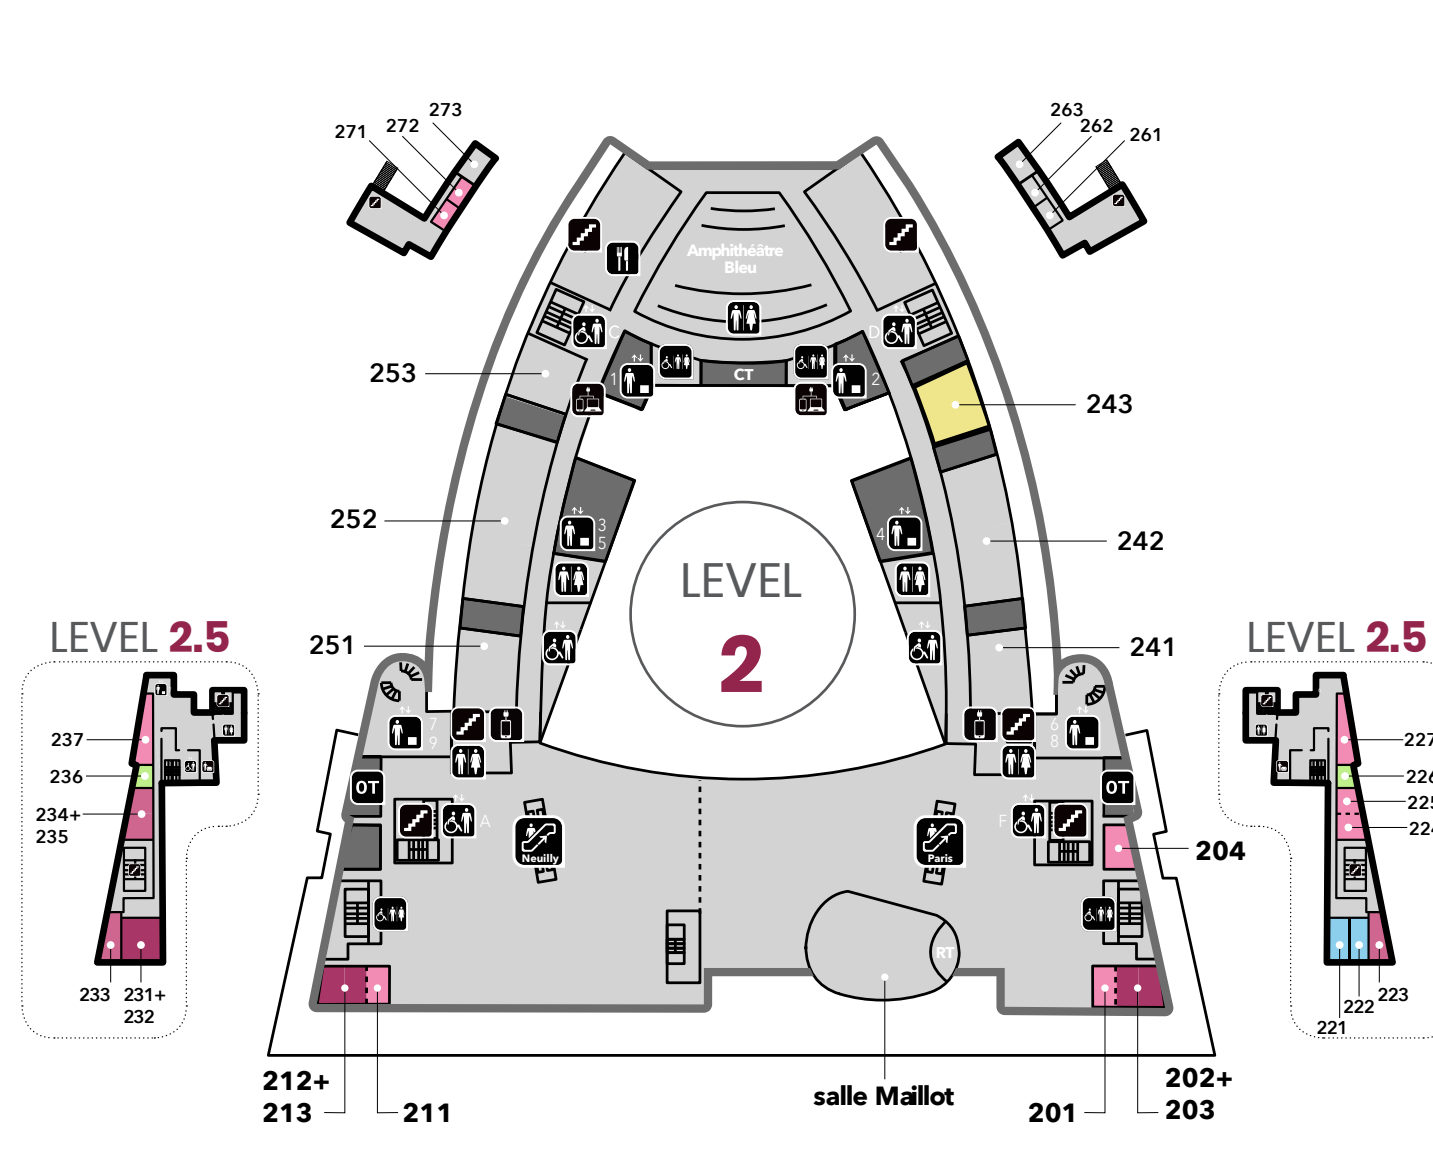

HOSPITALITY SUITES - TRAINING LABS - MEETING ROOMS - STORAGE ROOMS

AREAS

MEETING ROOMS:

- 10 - 25 PAX
- 20 - 45 PAX
- 45 - 70 PAX
- 80 - 120 PAX

HOSPITALITY SUITE

- LE CLUB
- STORAGE ROOM
- TRAINING LABS

	Meeting room (20/45 pax - 1 day rent)		2.5	Hall Maillot B	Room 223M*	44	47	22	28/01/2020 08:30:00	28/01/2020 18:00:00
	Meeting room (20/45 pax - 1 day rent)	10960	2.5	Hall Maillot B	Room 223M*	44	47	22	29/01/2020 08:30:00	29/01/2020 18:00:00
	Meeting room (20/45 pax - 1 day rent)		2.5	Hall Maillot B	Room 223M*	44	47	22	30/01/2020 08:30:00	30/01/2020 18:00:00
	Meeting room (20/45 pax - 1 day rent)		3.5	Hall Havanne	Room 332+333M*	61	15	0	28/01/2020 08:30:00	28/01/2020 18:00:00
	Meeting room (20/45 pax - 1 day rent)		3.5	Hall Havanne	Room 332+333M*	61	15	0	29/01/2020 08:30:00	29/01/2020 18:00:00
	Meeting room (20/45 pax - 1 day rent)		3.5	Hall Havanne	Room 332+333M*	61	15	0	30/01/2020 08:30:00	30/01/2020 18:00:00
	Meeting room (20/45 pax - 1 day rent)		3.5	Hall Havanne	Room 336+337M	52	50	24	28/01/2020 08:30:00	28/01/2020 18:00:00
	Meeting room (20/45 pax - 1 day rent)		3.5	Hall Havanne	Room 336+337M	52	50	24	29/01/2020 08:30:00	29/01/2020 18:00:00
	Meeting room (20/45 pax - 1 day rent)		3.5	Hall Havanne	Room 336+337M	52	50	24	30/01/2020 08:30:00	30/01/2020 18:00:00
	Meeting room (45/70 pax - 1 day rent)		2	Hall Maillot A	Room 212-213	63	70	24	28/01/2020 08:30:00	28/01/2020 18:00:00
	Meeting room (45/70 pax - 1 day rent)	10871	2	Hall Maillot A	Room 212-213	63	70	24	29/01/2020 08:30:00	29/01/2020 18:00:00
	Meeting room (45/70 pax - 1 day rent)		2	Hall Maillot A	Room 212-213	63	70	24	30/01/2020 08:30:00	30/01/2020 18:00:00
	Meeting room (45/70 pax - 1 day rent)		2	Hall Maillot B	Room 202+203	63	70	24	28/01/2020 08:30:00	28/01/2020 18:00:00
	Meeting room (45/70 pax - 1 day rent)		2	Hall Maillot B	Room 202+203	63	70	24	29/01/2020 08:30:00	29/01/2020 18:00:00
	Meeting room (45/70 pax - 1 day rent)		2	Hall Maillot B	Room 202+203	63	70	24	30/01/2020 08:30:00	30/01/2020 18:00:00
	Meeting room (45/70 pax - 1 day rent)		3	Hall Havanne	Room 315	69	70	28	28/01/2020 08:30:00	28/01/2020 18:00:00
	Meeting room (45/70 pax - 1 day rent)		3	Hall Havanne	Room 315	69	70	28	29/01/2020 08:30:00	29/01/2020 18:00:00
	Meeting room (45/70 pax - 1 day rent)		3	Hall Havanne	Room 315	69	70	28	30/01/2020 08:30:00	30/01/2020 18:00:00
	Meeting room (45/70 pax - 1 day rent)		2.5	Hall Maillot A	Room 231+232M	52	66	24	28/01/2020 08:30:00	28/01/2020 18:00:00
	Meeting room (45/70 pax - 1 day rent)		2.5	Hall Maillot A	Room 231+232M	52	66	24	29/01/2020 08:30:00	29/01/2020 18:00:00
	Meeting room (45/70 pax - 1 day rent)		2.5	Hall Maillot A	Room 231+232M	52	66	24	30/01/2020 08:30:00	30/01/2020 18:00:00
	Meeting room (80/120 pax - 1 day rent)		1	Corridor Paris	Room 142	130	100	0	28/01/2020 08:30:00	28/01/2020 18:00:00
	Meeting room (80/120 pax - 1 day rent)		1	Corridor Paris	Room 142	130	100	0	29/01/2020 08:30:00	29/01/2020 18:00:00
	Meeting room (80/120 pax - 1 day rent)		1	Corridor Paris	Room 142	130	100	0	30/01/2020 08:30:00	30/01/2020 18:00:00
	Salon d'honneur (VIP room - 1 day rent)		5		Salon d'Honneur	150	88	32	28/01/2020 08:30:00	28/01/2020 18:00:00
	Salon d'honneur (VIP room - 1 day rent)		5		Salon d'Honneur	150	88	32	29/01/2020 08:30:00	29/01/2020 18:00:00
	Salon d'honneur (VIP room - 1 day rent)		5		Salon d'Honneur	150	88	32	30/01/2020 08:30:00	30/01/2020 18:00:00
Storage room	Storage room (4 days)	10982	3	Hall Havanne	Room 316		0	0	27/01/2020 08:30:00	30/01/2020 18:00:00
	Storage room (4 days)	10938	1.5	Hall Passy D	Room 121M		0	0	27/01/2020 08:30:00	30/01/2020 18:00:00
	Storage room (4 days)	10758	1.5	Hall Passy D	Room 122M		0	0	27/01/2020 08:30:00	30/01/2020 18:00:00
	Storage room (4 days)		1.5	Hall Passy D	Room 124M		0	0	27/01/2020 08:30:00	30/01/2020 18:00:00
	Storage room (4 days)	10960	1.5	Hall Passy D	Room 128M		0	0	27/01/2020 08:30:00	30/01/2020 18:00:00
	Storage room (4 days)	10891	2.5	Hall Maillot A	Room 236M		0	0	27/01/2020 08:30:00	30/01/2020 18:00:00
	Storage room (4 days)	11040	2.5	Hall Maillot B	Room 226M		0	0	27/01/2020 08:30:00	30/01/2020 18:00:00
	Storage room (4 days)		3.5	Hall Bordeaux	Room 325M		0	0	27/01/2020 08:30:00	30/01/2020 18:00:00
	Storage room (4 days)		3.5	Hall Bordeaux	Room 329M		0	0	27/01/2020 08:30:00	30/01/2020 18:00:00
	Storage room (4 days)	11048	3.5	Hall Havanne	Room 335M		0	0	27/01/2020 08:30:00	30/01/2020 18:00:00
Breakfast & Learn	Breakfast & Learn (1 hour)		0		Lab 2	45	30	22	29/01/2020 07:30:00	29/01/2020 08:30:00
	Breakfast & Learn (1 hour)		0		Lab 2	45	30	22	30/01/2020 07:30:00	30/01/2020 08:30:00
	Breakfast & Learn (1 hour)		0		Lab 3	73	30	28	29/01/2020 07:30:00	29/01/2020 08:30:00
	Breakfast & Learn (1 hour)		0		Lab 3	73	30	28	30/01/2020 07:30:00	30/01/2020 08:30:00
Hospitality suite	Hospitality suite (1 day)		1	Corridor Neuilly	Room 152	130	100	0	28/01/2020 08:30:00	28/01/2020 18:00:00
	Hospitality suite (1 day)	11075	1	Corridor Neuilly	Room 152	130	100	0	29/01/2020 08:30:00	29/01/2020 18:00:00
	Hospitality suite (1 day)		1	Corridor Neuilly	Room 152	130	100	0	30/01/2020 08:30:00	30/01/2020 18:00:00
	Hospitality suite (1 day)		3	Corridor Neuilly	Room 353	130	100	0	28/01/2020 08:30:00	28/01/2020 18:00:00
	Hospitality suite (1 day)		3	Corridor Neuilly	Room 353	130	100	0	29/01/2020 08:30:00	29/01/2020 18:00:00
	Hospitality suite (1 day)		3	Corridor Neuilly	Room 353	130	100	0	30/01/2020 08:30:00	30/01/2020 18:00:00
	Hospitality suite (1 day)	10982	3	Corridor Paris	Room 343	130	100	0	28/01/2020 08:30:00	28/01/2020 18:00:00
	Hospitality suite (1 day)	10982	3	Corridor Paris	Room 343	130	100	0	29/01/2020 08:30:00	29/01/2020 18:00:00
	Hospitality suite (1 day)	10982	3	Corridor Paris	Room 343	130	100	0	30/01/2020 08:30:00	30/01/2020 18:00:00
Hospitality suite (4 days)	11029	2	Corridor Paris	Room 243	130	100	0	27/01/2020 08:30:00	30/01/2020 18:00:00	
Training lab	Training lab 10/15 pax (1 day)	10960	2.5	Hall Maillot B	Room 221M	26	15	0	28/01/2020 08:30:00	28/01/2020 18:00:00
	Training lab 10/15 pax (1 day)	10970	2.5	Hall Maillot B	Room 221M	26	15	0	29/01/2020 08:30:00	29/01/2020 18:00:00
	Training lab 10/15 pax (1 day)		2.5	Hall Maillot B	Room 221M	26	15	0	30/01/2020 08:30:00	30/01/2020 18:00:00
	Training lab 10/15 pax (1 day)		2.5	Hall Maillot B	Room 222M	26	15	0	28/01/2020 08:30:00	28/01/2020 18:00:00
	Training lab 10/15 pax (1 day)	11091	2.5	Hall Maillot B	Room 222M	26	15	0	29/01/2020 08:30:00	29/01/2020 18:00:00
	Training lab 10/15 pax (1 day)		2.5	Hall Maillot B	Room 222M	26	15	0	30/01/2020 08:30:00	30/01/2020 18:00:00
	Training lab 10/15 pax (1 day)		3.5	Hall Bordeaux	323M*	38	15	0	28/01/2020 08:30:00	28/01/2020 18:00:00
	Training lab 10/15 pax (1 day)		3.5	Hall Bordeaux	323M*	38	15	0	29/01/2020 08:30:00	29/01/2020 18:00:00
	Training lab 10/15 pax (1 day)		3.5	Hall Bordeaux	323M*	38	15	0	30/01/2020 08:30:00	30/01/2020 18:00:00
	Training lab 10/15 pax (1 day)		3.5	Hall Bordeaux	Room 320+321M	39	15	0	28/01/2020 08:30:00	28/01/2020 18:00:00
	Training lab 10/15 pax (1 day)		3.5	Hall Bordeaux	Room 320+321M	39	15	0	29/01/2020 08:30:00	29/01/2020 18:00:00
	Training lab 10/15 pax (1 day)		3.5	Hall Bordeaux	Room 320+321M	39	15	0	30/01/2020 08:30:00	30/01/2020 18:00:00
	Training lab 10/15 pax (1 day)		3.5	Hall Bordeaux	Room 322M	25	15	0	28/01/2020 08:30:00	28/01/2020 18:00:00
	Training lab 10/15 pax (1 day)		3.5	Hall Bordeaux	Room 322M	25	15	0	29/01/2020 08:30:00	29/01/2020 18:00:00
	Training lab 10/15 pax (1 day)		3.5	Hall Bordeaux	Room 322M	25	15	0	30/01/2020 08:30:00	30/01/2020 18:00:00
	Training lab 10/15 pax (1 day)		3.5	Hall Bordeaux	Room 324M*	40	15	0	28/01/2020 08:30:00	28/01/2020 18:00:00
	Training lab 10/15 pax (1 day)		3.5	Hall Bordeaux	Room 324M*	40	15	0	29/01/2020 08:30:00	29/01/2020 18:00:00
	Training lab 10/15 pax (1 day)		3.5	Hall Bordeaux	Room 324M*	40	15	0	30/01/2020 08:30:00	30/01/2020 18:00:00
	Training lab 10/15 pax (1 day)		3.5	Hall Bordeaux	Room 326+327M*	55	15	0	28/01/2020 08:30:00	28/01/2020 18:00:00
	Training lab 10/15 pax (1 day)		3.5	Hall Bordeaux	Room 326+327M*	55	15	0	29/01/2020 08:30:00	29/01/2020 18:00:00
Training lab 10/15 pax (1 day)		3.5	Hall Bordeaux	Room 326+327M*	55	15	0	30/01/2020 08:30:00	30/01/2020 18:00:00	