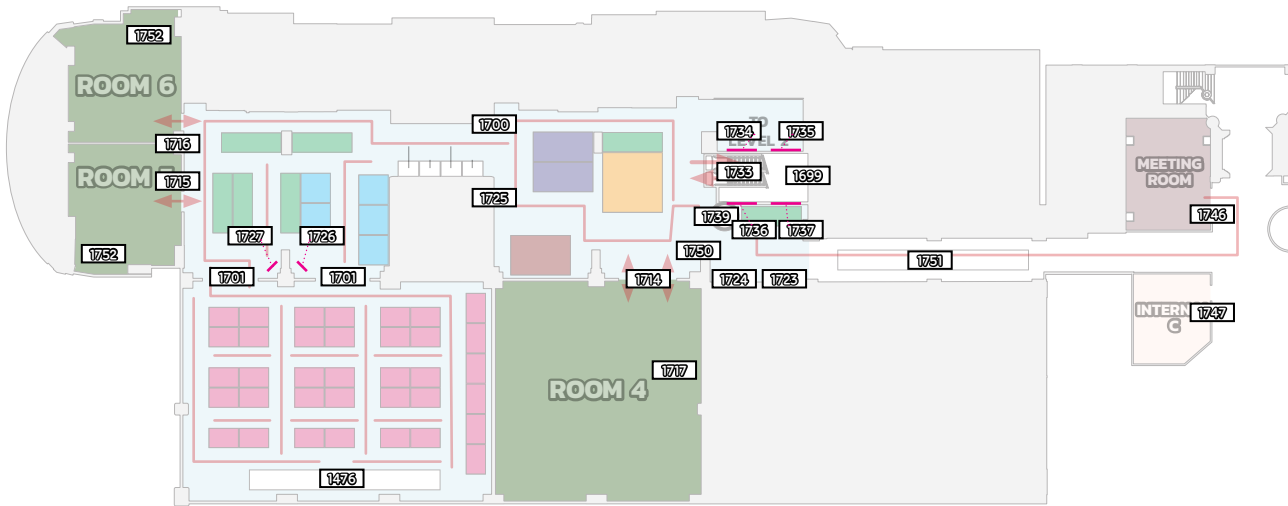

THE ATHENEUE HOTEL
BANGKOK

THE
LUXURY
COLLECTION

BOOTH QUANTITY: 70 UNITS
CONFERENCE CAPACITY: 1,500 SEATS
CIRCULATION FLOW: 1,800 ATTENDEES

Level 2

Level 3

Legend

- | | |
|-----------------------------|------------------------------|
| Coffee & Lunch | Open Stage (Exhibition Area) |
| Conference Room | Photobooth |
| Exhibition | E-Poster Area |
| IMCAS Academy booth | Selfie Corner |
| Internal Use | VIP Lounge |
| Meeting Room & Training Lab | Speaker Preview Room |
| | Private Lounge |