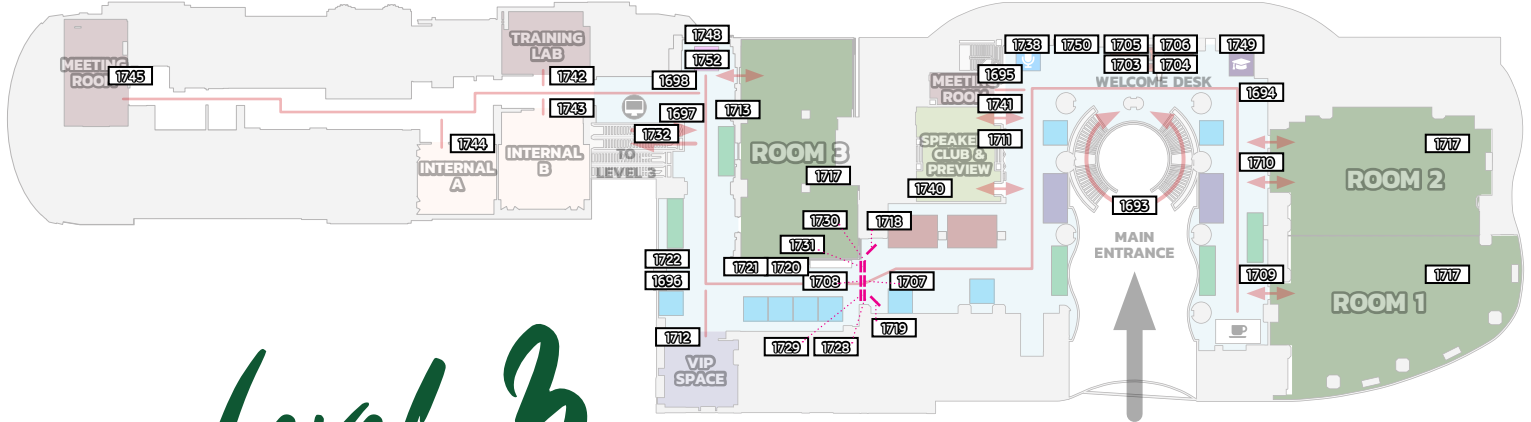

THE ATHENEUE HOTEL
BANGKOK

THE
LUXURY
COLLECTION

BOOTH QUANTITY: 70 UNITS
CONFERENCE CAPACITY: 1,500 SEATS
CIRCULATION FLOW: 1,800 ATTENDEES

Level 2

Level 3

Legend

- | | |
|-----------------------------|------------------------------|
| Coffee & Lunch | Open Stage (Exhibition Area) |
| Conference Room | Photobooth |
| Exhibition | E-Poster Area |
| IMCAS Academy booth | Selfie Corner |
| Internal Use | VIP Lounge |
| Meeting Room & Training Lab | Speaker Preview Room |
| | Private Lounge |