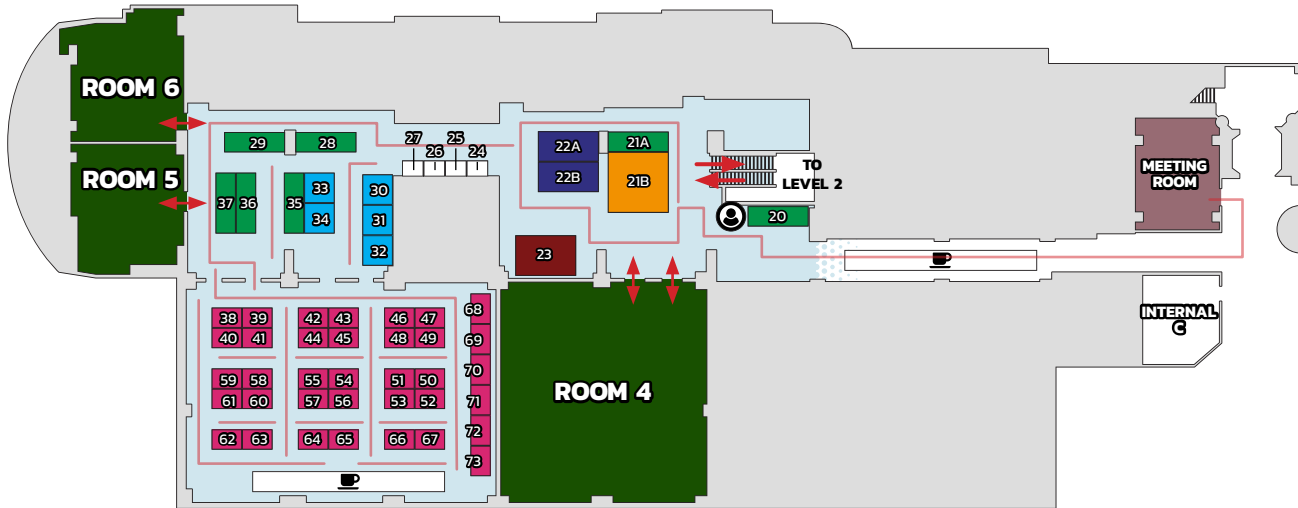

THE ATHENEUE HOTEL
BANGKOK

THE
LUXURY
COLLECTION

BOOTH QUANTITY: 70 UNITS
CONFERENCE CAPACITY: 1,500 SEATS
CIRCULATION FLOW: 1,800 ATTENDEES

Level 2

Level 3

Legend

- Coffee & Lunch
- Open Stage (Exhibition Area)
- Photobooth
- Conference Room
- Exhibition
- E-Poster Area
- Selfie Corner
- VIP Lounge Speaker Preview Room
- Private Lounge
- IMCAS Academy booth
- Internal Use
- Meeting Room & Training Lab