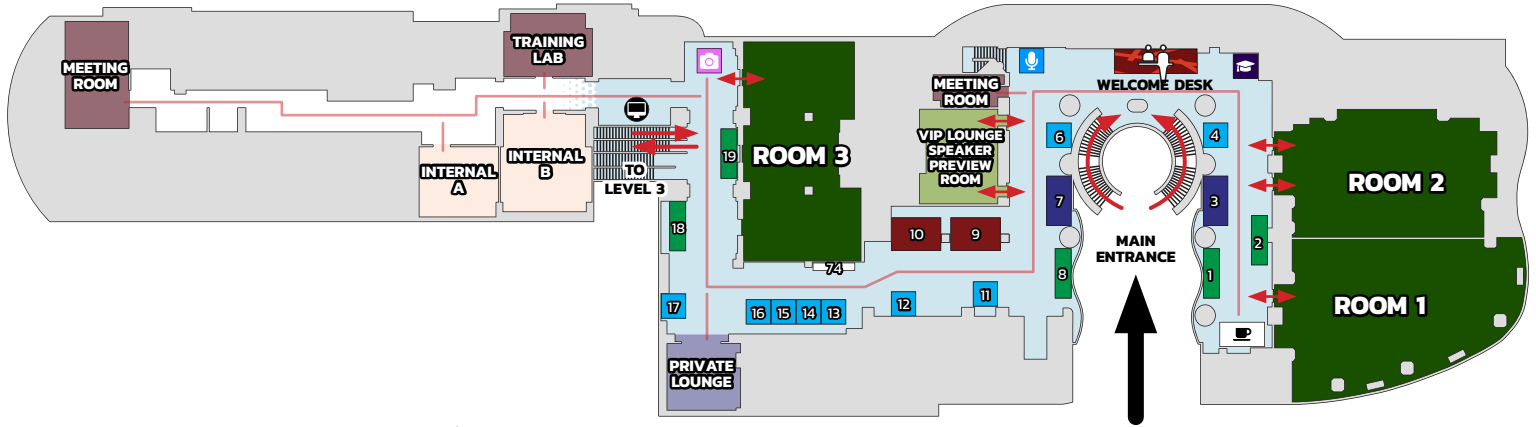

THE ATHENEUE HOTEL
BANGKOK

THE
LUXURY
COLLECTION

BOOTH QUANTITY: 70 UNITS
CONFERENCE CAPACITY: 1,500 SEATS
CIRCULATION FLOW: 1,800 ATTENDEES

Level 2

Level 3

Legend

- Coffee & Lunch
- Open Stage (Exhibition Area)
- Photobooth
- Conference Room
- Exhibition
- E-Poster Area
- Selfie Corner
- VIP Lounge Speaker Preview Room
- Private Lounge
- IMCAS Academy booth
- Internal Use
- Meeting Room & Training Lab