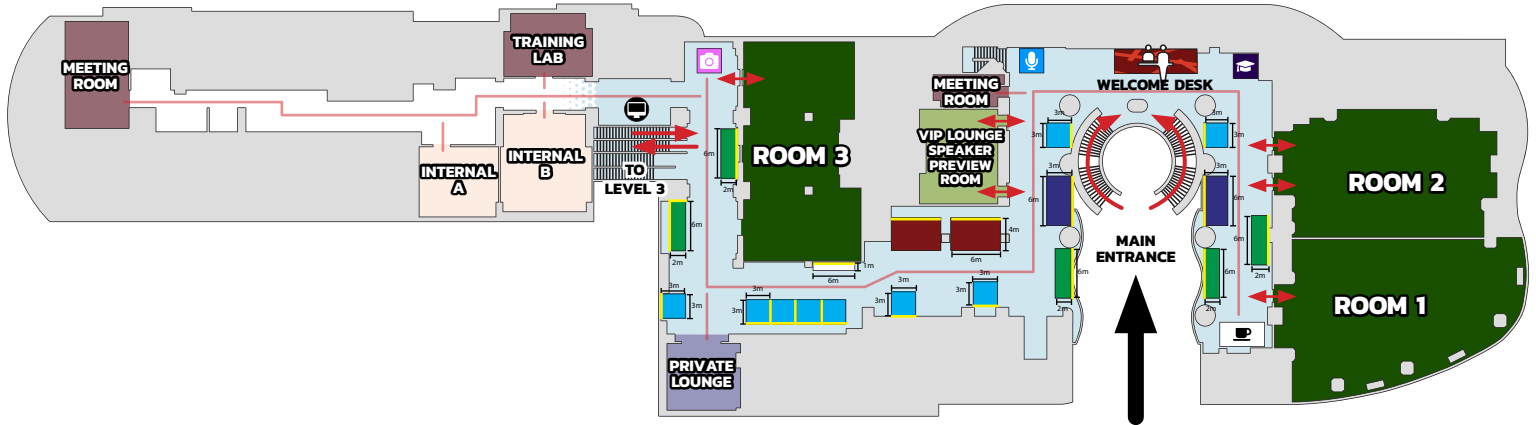

THE ATHENEUE HOTEL  
 BANGKOK

THE  
 LUXURY  
 COLLECTION

BOOTH QUANTITY: 70 UNITS  
 CONFERENCE CAPACITY: 1,500 SEATS  
 CIRCULATION FLOW: 1,800 ATTENDEES

# Level 2

# Level 3

**DIVIDING WALLS**

MANDATORY: BOTH SIDES OF WALLS ARE TO BE CONSTRUCTED AND COVERED BY THE EXHIBITOR -  
 EXTERNAL WALL SHOULD NOT BE LEFT RAW  
 > PLEASE COVER WITH WHITE TISSUE / 2.4M HEIGHT MAXIMUM