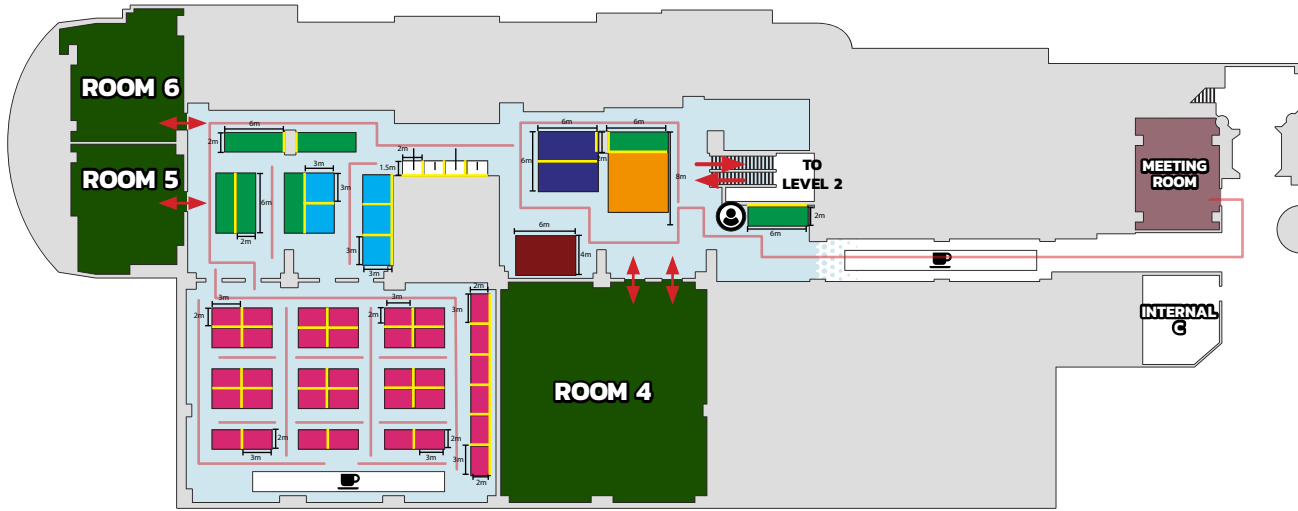

THE ATHENEUE HOTEL  
 BANGKOK

THE  
 LUXURY  
 COLLECTION

BOOTH QUANTITY: 70 UNITS  
 CONFERENCE CAPACITY: 1,500 SEATS  
 CIRCULATION FLOW: 1,800 ATTENDEES

# Level 2

# Level 3

**DIVIDING WALLS**

MANDATORY: BOTH SIDES OF WALLS ARE TO BE CONSTRUCTED AND COVERED BY THE EXHIBITOR -  
 EXTERNAL WALL SHOULD NOT BE LEFT RAW  
 > PLEASE COVER WITH WHITE TISSUE / 2.4M HEIGHT MAXIMUM