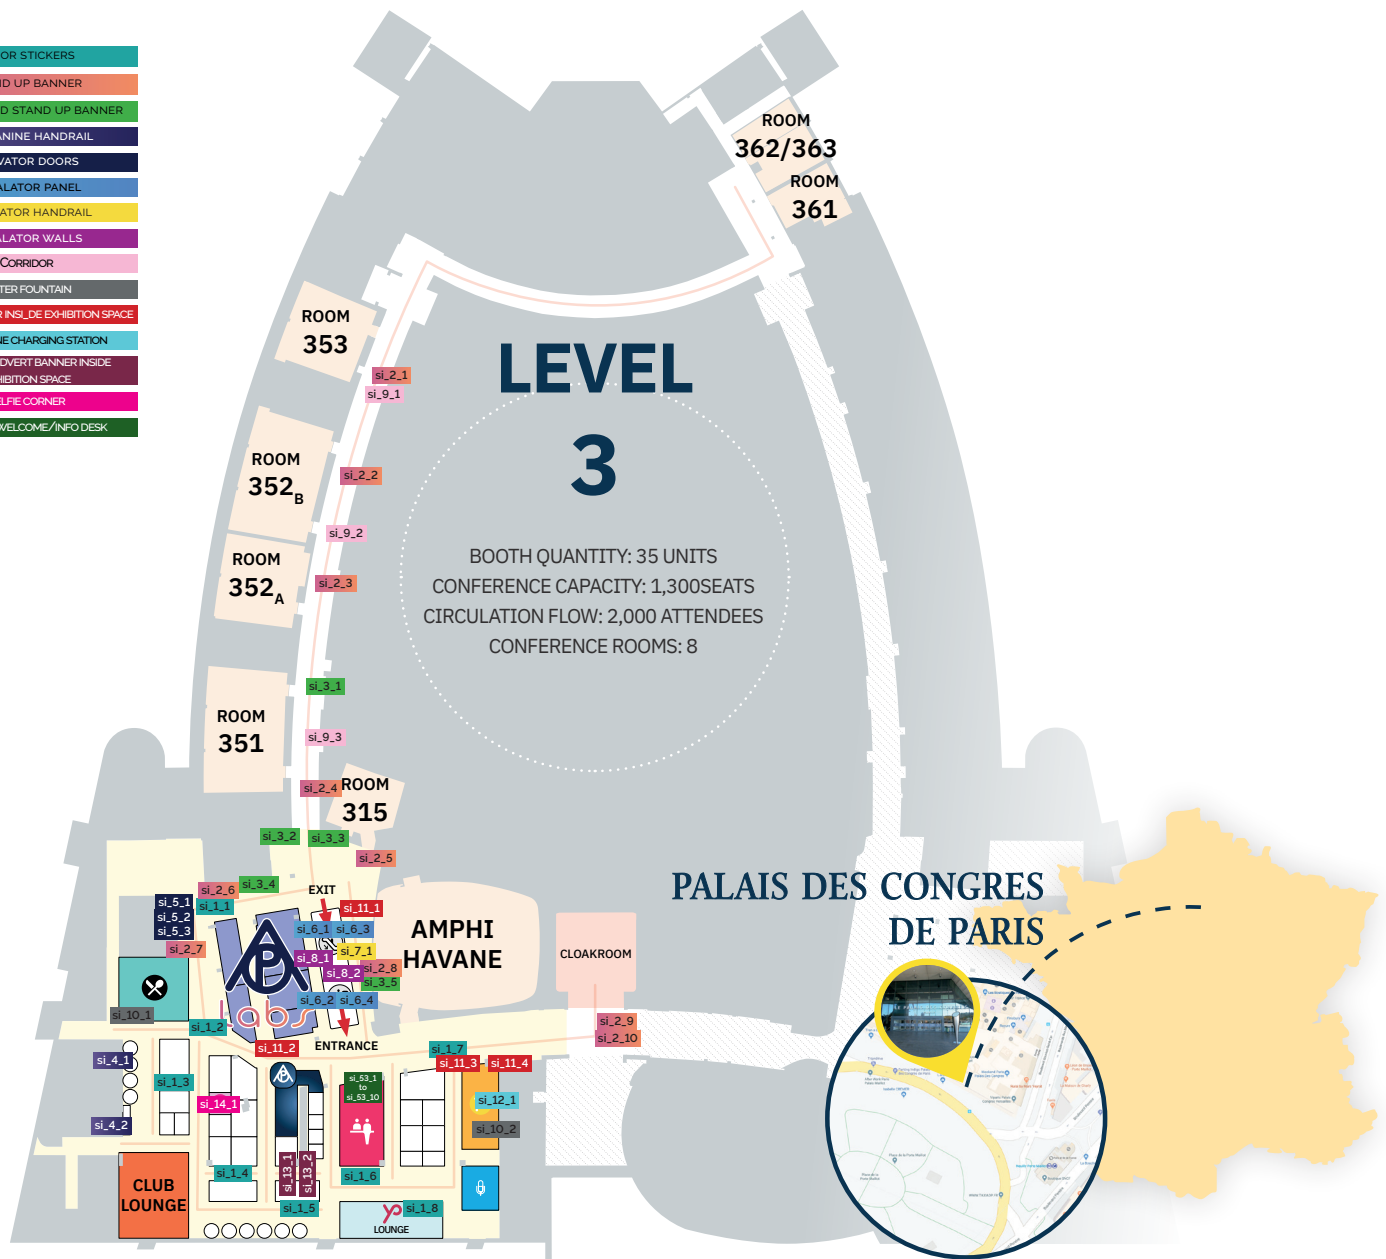

- FLOOR STICKERS
- STAND UP BANNER
- ILLUMINATED STAND UP BANNER
- MEZZANINE HANDRAIL
- ELEVATOR DOORS
- ESCALATOR PANEL
- ESCALATOR HANDRAIL
- ESCALATOR WALLS
- CORRIDOR
- WATER FOUNTAIN
- VERTICAL PILLAR INSIDE EXHIBITION SPACE
- CELL PHONE CHARGING STATION
- HANGING ADVERT BANNER INSIDE EXHIBITION SPACE
- SELFIE CORNER
- LOGO ON WELCOME/INFO DESK